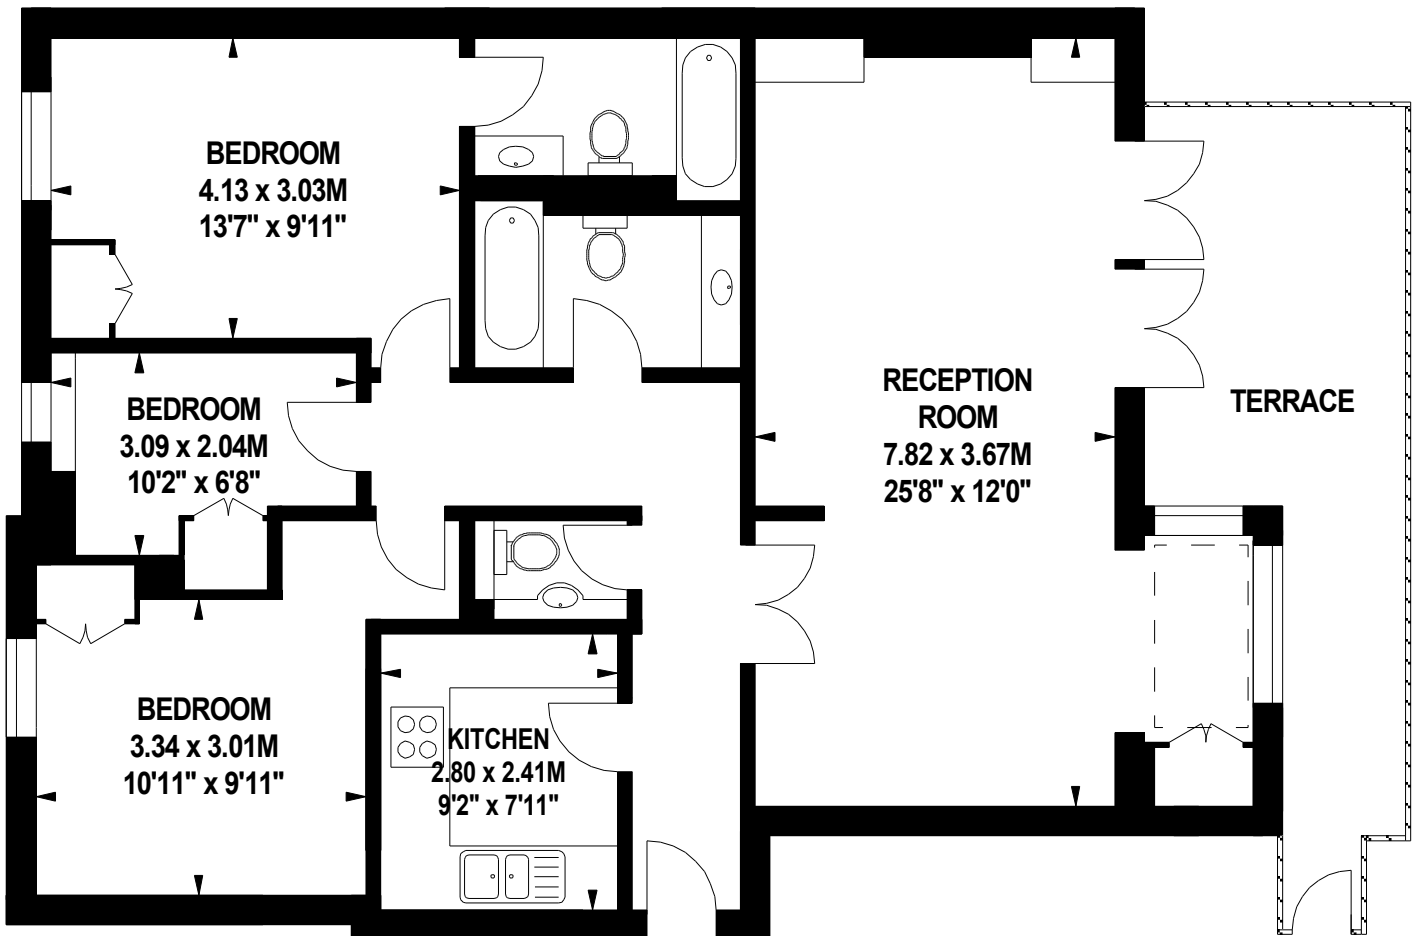

# Hudson House, SW10

Approximate gross internal area

97.36 sq m / 1048 sq ft

Key :

CH - Ceiling Height

Ground Floor

**KNIGHTSBRIDGE**  
INTERNSTIONAL REAL ESTATE

Although every attempt has been made to ensure accuracy, all measurements are approximate.  
This floorplan is for illustrative purposes only and not to scale.  
Measured in accordance with RICS Standards.© Outline.