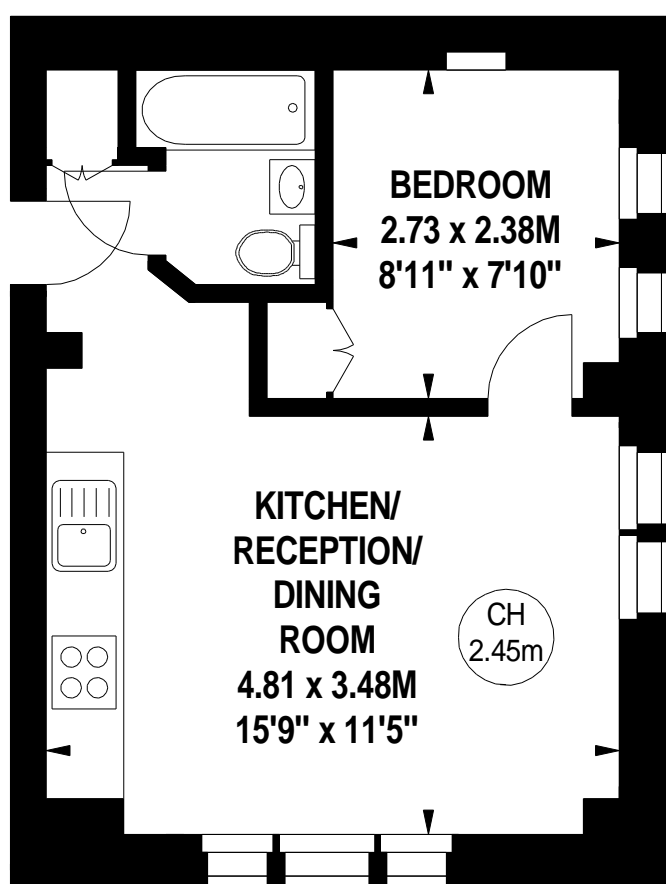

Nell Gwynn House, SW3

Approximate gross internal area

30.75 sq m / 331 sq ft

Key :

CH - Ceiling Height

First Floor

Although every attempt has been made to ensure accuracy, all measurements are approximate.

This floorplan is for illustrative purposes only and not to scale.