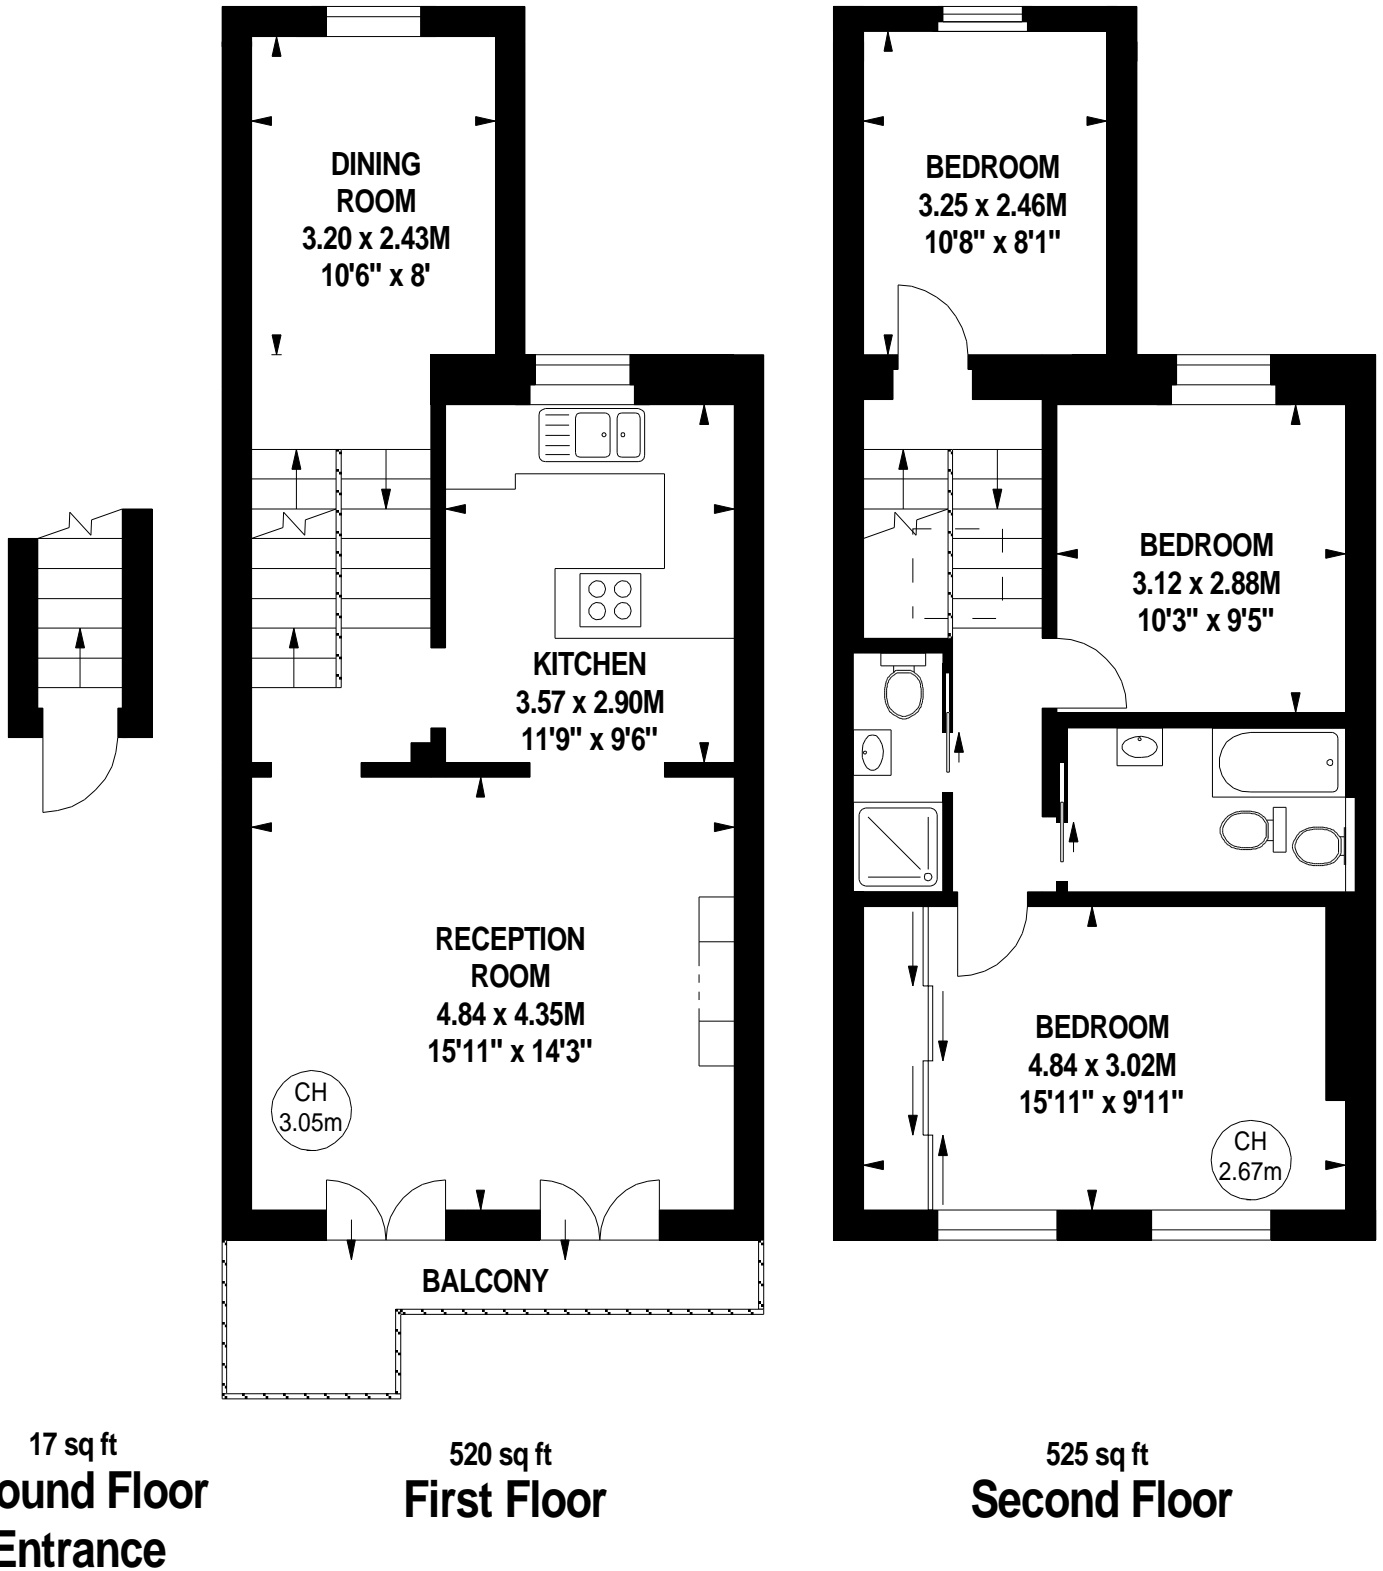

Gunter Grove, SW10

Approximate gross internal area

98.66 sq m / 1062 sq ft

Key :
CH - Ceiling Height

Although every attempt has been made to ensure accuracy, all measurements are approximate.
This floorplan is for illustrative purposes only and not to scale.
Measured in accordance with RICS Standards.© Outline.