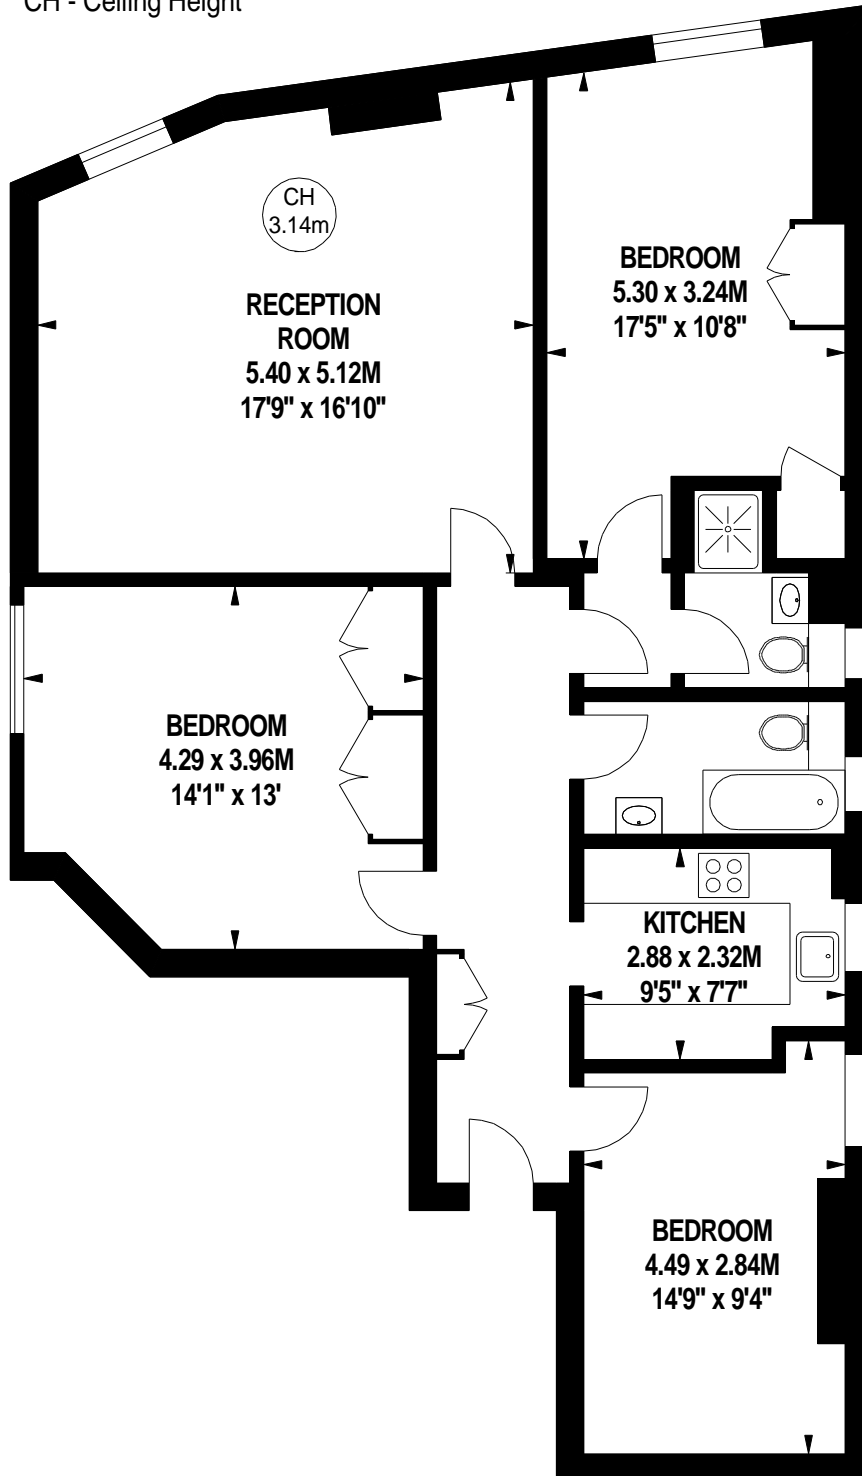

Langham Mansions, SW5

Approximate gross internal area

101.82 sq m / 1096 sq ft

Key :
CH - Ceiling Height

Fifth Floor

Although every attempt has been made to ensure accuracy, all measurements are approximate.
This floorplan is for illustrative purposes only and not to scale.
Measured in accordance with RICS Standards.© Outline.