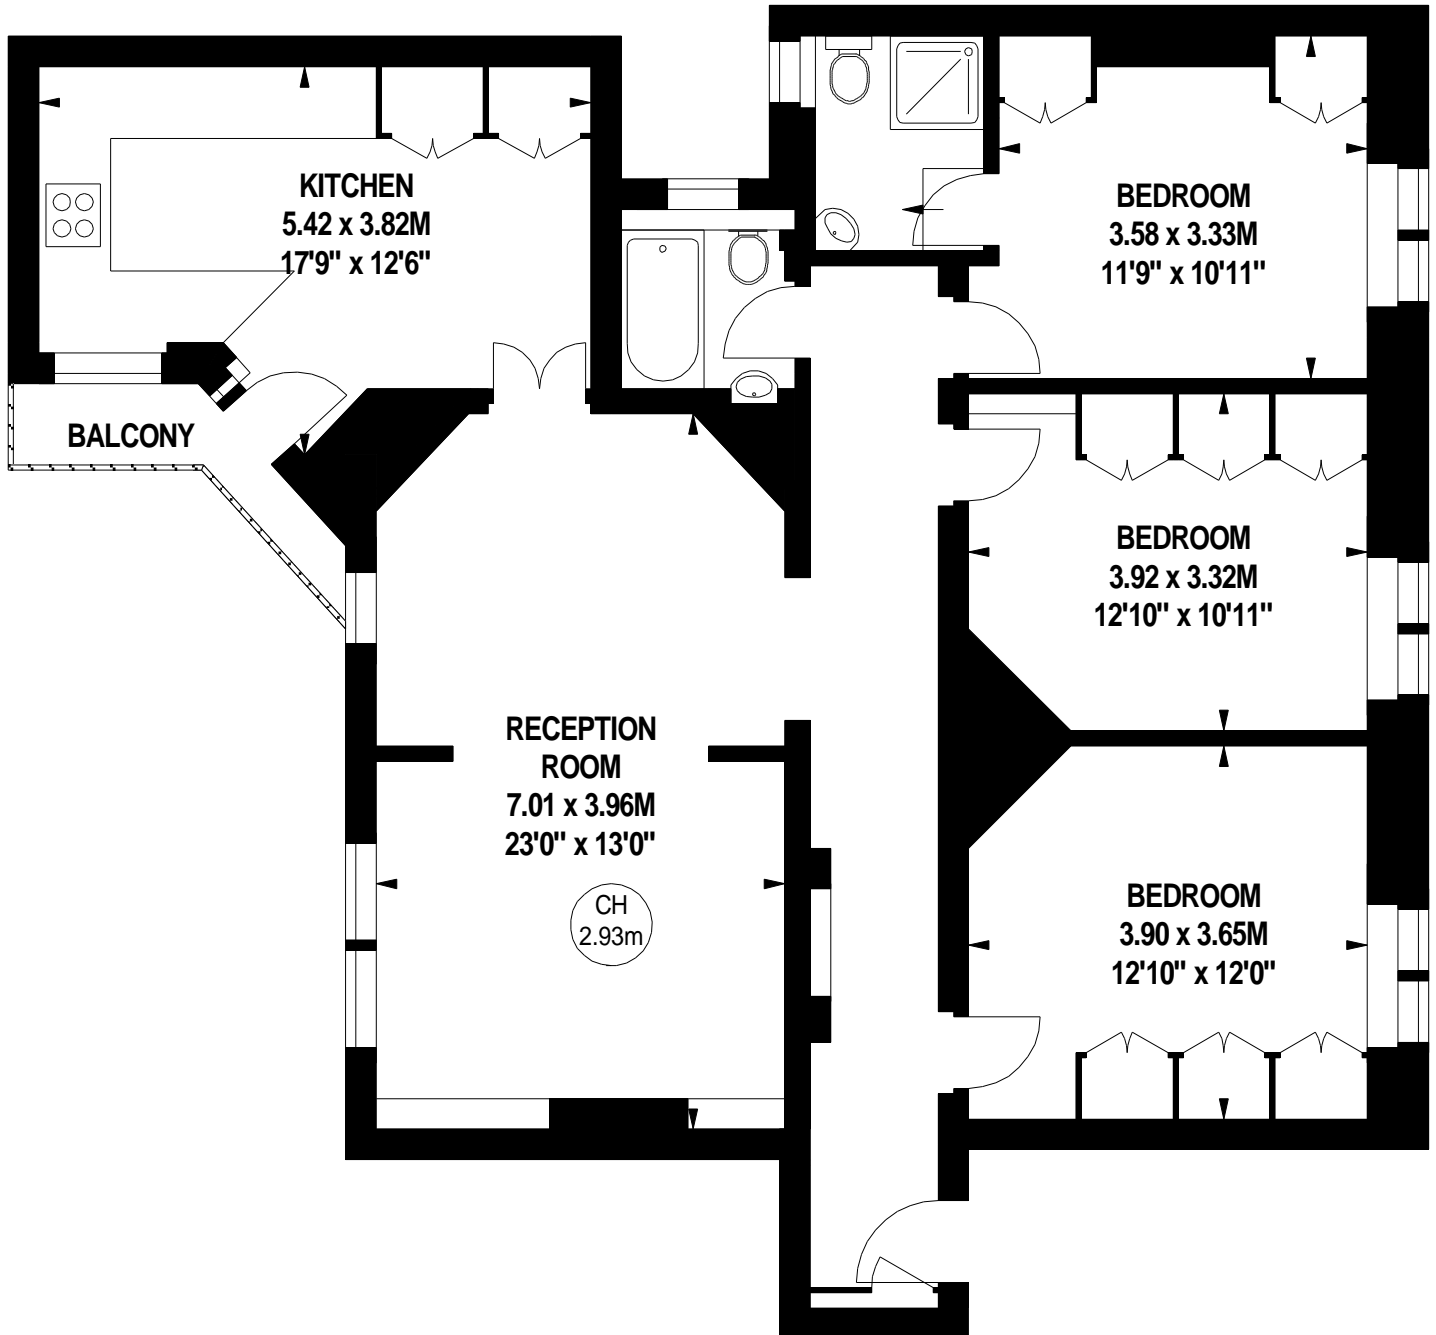

Priory Mansions, SW10

Approximate gross internal area

111.20 sq m / 1197 sq ft

Key :

CH - Ceiling Height

First Floor

Although every attempt has been made to ensure accuracy, all measurements are approximate.

This floorplan is for illustrative purposes only and not to scale.

Measured in accordance with RICS Standards.© Outline.