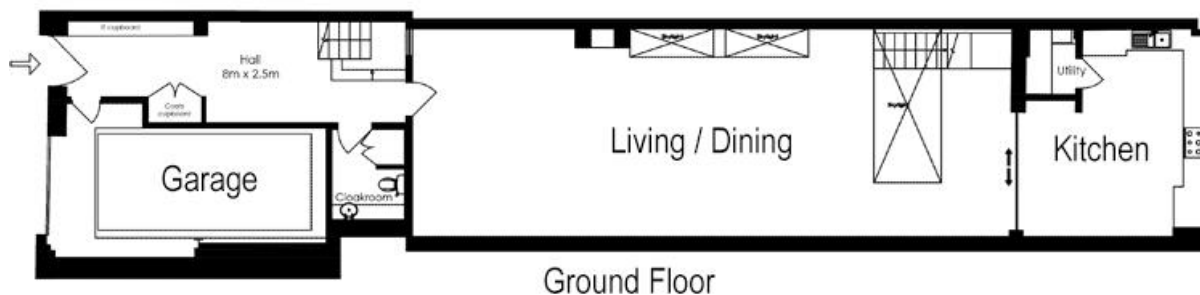

### Floorplan 1

## Four Bedroom Townhouse

2809 Sq Ft / 261 Sq M

Please note that diagrams are not to scale and all measurements are approximate.